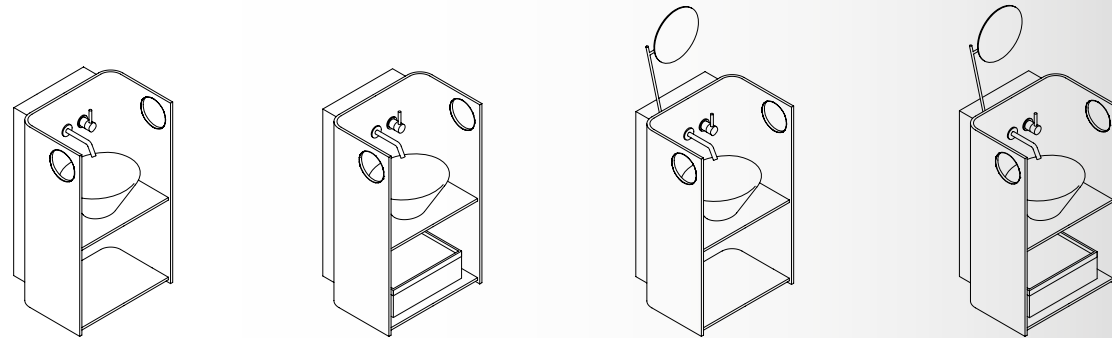

Yvé Vanity, in the wall or floor versions, is an innovative idea in which the different elements that normally make up the bathroom are designed to offer an intelligent and practical solution. From the tap to the towel rack, all in one, a new language is materialized playing between functionality and classic beauty. A complete concept, light and easy to install that is delivered with all the hydraulic components necessary for its operation without the need for the intervention of specialized technicians.

*For particular needs it is possible to customize colors, finishes and width

Technical information

Name and code	Yvé vanity-Pack wall white Basic PACK-W-WHT	Yvé vanity-Pack wall white with container PACK-W-WHT-CS	Yvé vanity-Pack wall white with mirror PACK-W-WHT-SPC	Yvé vanity-Pack wall white with mirror and coinainer PACK-W-WHT-SPC-CS
	Yvé vanity-Pack wall Natural wood Basic PACK-W-R06320	Yvé vanity-Pack wall Natural wood with container PACK-W-R06320-CS	Yvé vanity-Pack wall Natural wood with mirror PACK-W-R06320-SPC	Yvé vanity-Pack wall Natural wood with mirror and coinainer PACK-W-R06320-SPC-CS
	Yvé vanity-Pack wall Mocha wood Basic PACK-W-RR58004	Yvé vanity-Pack wall Mocha wood with container PACK-W-RR58004-CS	Yvé vanity-Pack wall Mocha wood with mirror PACK-W-RR58004-SPC	Yvé vanity-Pack wall Mocha wood with mirror and coinainer PACK-W-RR58004-SPC-CS

Category Bathroom unit
Dimensions W 60 cm D 50 cm H 120 cm

Material description

White painted or wood veneered, poplar plywood, composite material sink, Corian® top, chrome-plated tap, polished stainless steel towel rail.

Polished stainless steel
Chrome-plated tap Polished stainless steel
Chrome-plated tap Polished stainless steel
Chrome-plated tap

Structure,
Container

Sink, top

Towel rail, tap

Accessories

Mirror

Container