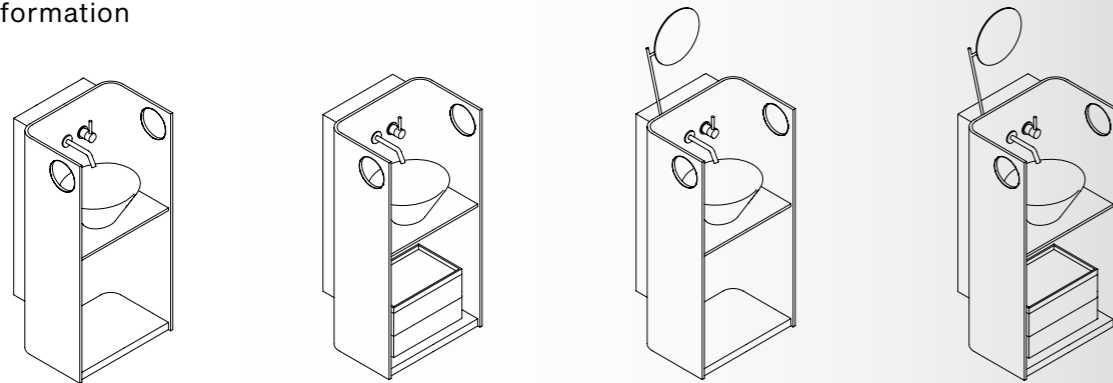

Yvé Vanity, in the wall or floor versions, is an innovative idea in which the different elements that normally make up the bathroom are designed to offer an intelligent and practical solution. From the tap to the towel rack, all in one, a new language is materialized playing between functionality and classic beauty. A complete concept, light and easy to install that is delivered in a Yvé bathrooming that contains all the hydraulic components necessary for commissioning without the need to puncture walls or request the intervention of specialized technicians. Yvé bathroom thanks to its structure and personality, resolves the limits of traditional bathrooms such as the compatibility between the different elements and the inclusion within pre-existing environments, representing the perfect complement for both contract and private use.

Technical information

Name and code	Yvé Vanity-Pack floor white Basic <b>PACK-F-WHT</b>	Yvé Vanity-Pack floor white with container <b>PACK-F-WHT-CS</b>	Yvé Vanity-Pack floor white with mirror <b>PACK-F-WHT-SPC</b>	Yvé Vanity-Pack floor white with mirror and coinainer <b>PACK-F-WHT-SPC-CS</b>
	Yvé Vanity-Pack floor Natural wood Basic <b>PACK-F-R06320</b>	Yvé Vanity-Pack floor Natural wood with container <b>PACK-F-R06320-CS</b>	Yvé Vanity-Pack floor Natural wood with mirror <b>PACK-F-R06320-SPC</b>	Yvé Vanity-Pack floor Natural wood with mirror and coinainer <b>PACK-F-R06320-SPC-CS</b>
	Yvé Vanity-Pack floor Mocha wood Basic <b>PACK-F-RR58004</b>	Yvé Vanity-Pack floor Mocha wood with container <b>PACK-F-RR58004-CS</b>	Yvé Vanity-Pack floor Mocha wood with mirror <b>PACK-F-RR58004-SPC</b>	Yvé Vanity-Pack floor Mocha wood with mirror and coinainer <b>PACK-F-RR58004-SPC-CS</b>
	Category	Bathroom unit		

Dimensions W 60 cm D 50 cm H 120 cm

info@yvecollection.com

www.yvecollection.com

Material description

Yvé bathroom Wood veneered poplar plywood, composite material sink, Corian® top, chrome-plated tap, polished stainless steel towel rail.